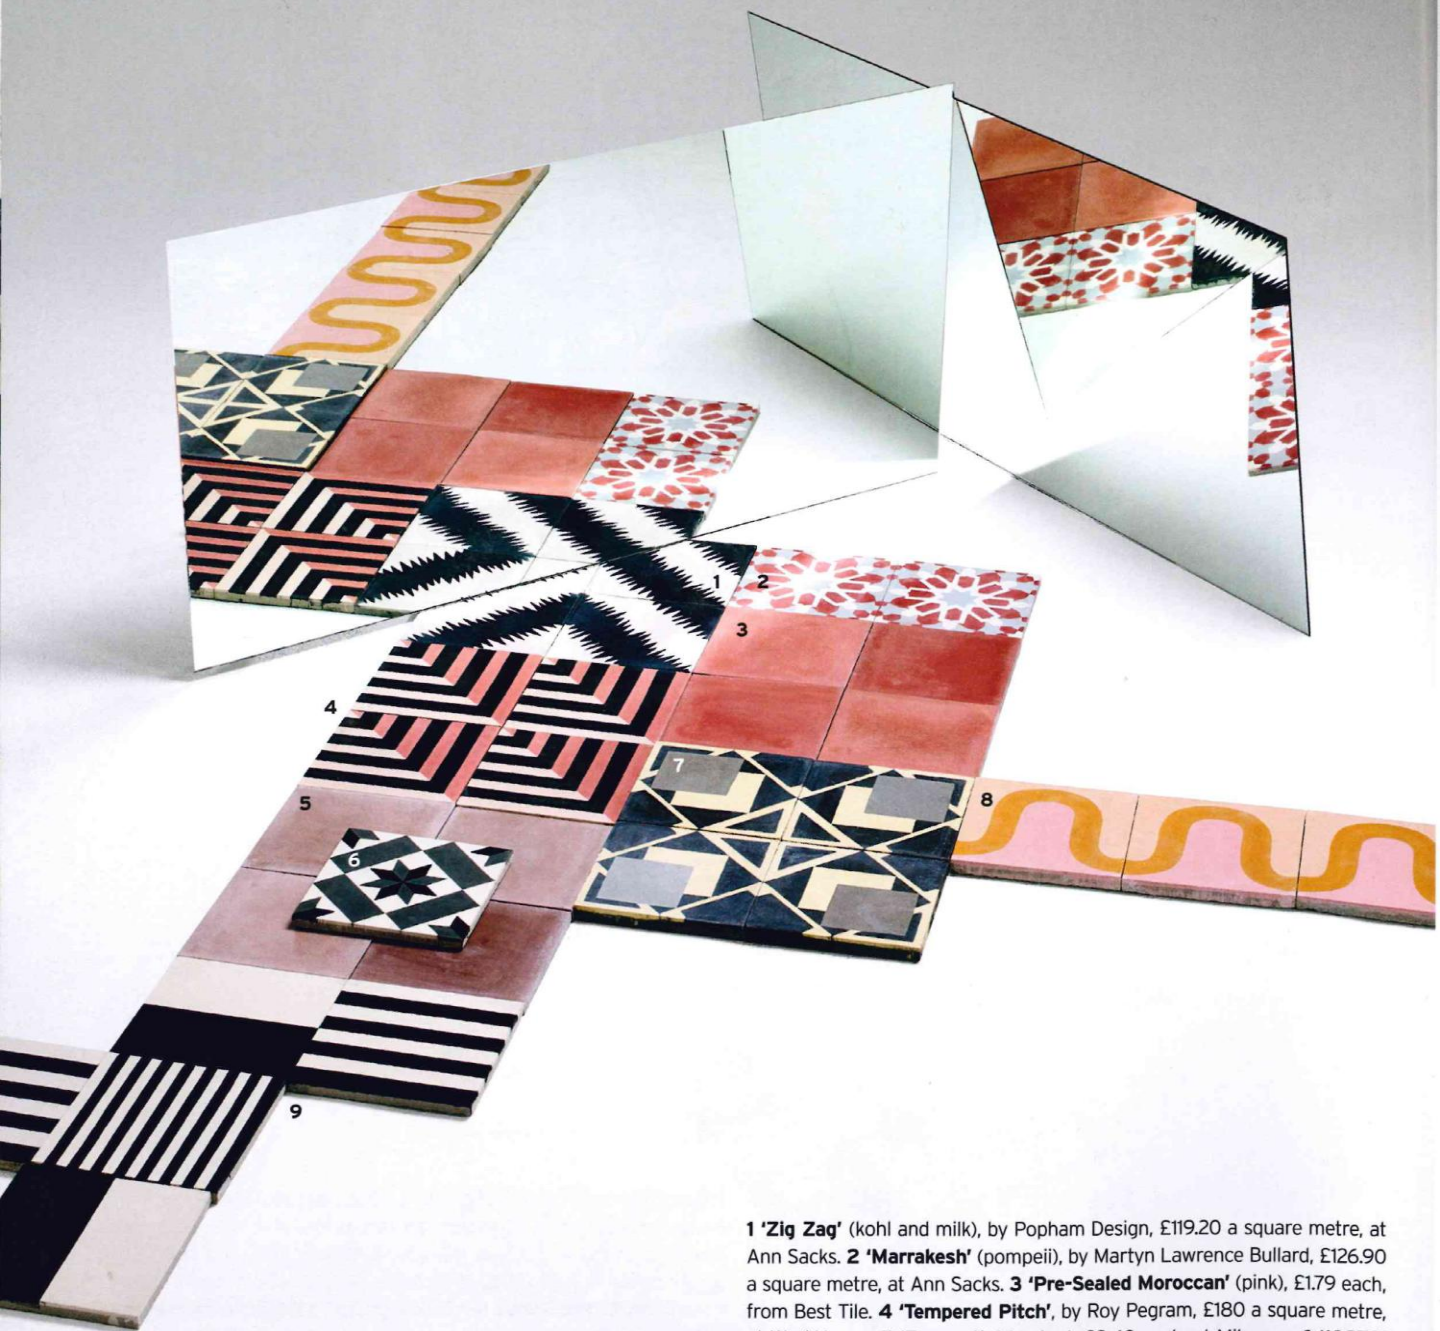

**CLEVER DESIGN
IDEAS FOR
LARGE SPACES**

**AN ARCHITECT'S
RETHINK OF
A FARMHOUSE**

1 'Zig Zag' (kohl and milk), by Popham Design, £119.20 a square metre, at Ann Sacks. **2 'Marrakesh'** (pompeii), by Martyn Lawrence Bullard, £126.90 a square metre, at Ann Sacks. **3 'Pre-Sealed Moroccan'** (pink), £1.79 each, from Best Tile. **4 'Tempered Pitch'**, by Roy Pegram, £180 a square metre, at WorkHouse. **5 'Encaustic'** (umber), £2.40 each, at Milagros. **6 '10270'** (B/N/GM), £79.20 a square metre, at Mosaic del Sur. **7 'Alexis'** (old iron/limestone and milk), by Alexis Wharfe, £225 a square metre, at Bert & May. **8 'Undulate'** (pink and yellow), by Manda Clarke, £145 a square metre, at Alhambra Tiles. **9 'Piano'** (black and white), £126 a square metre, from AfroditiKrassa. Mirror glass **'Float'**, 120 x 60cm, £43.72, at Preedy Glass. All tiles measure 20cm square. For suppliers' details, see Stockists page ▷